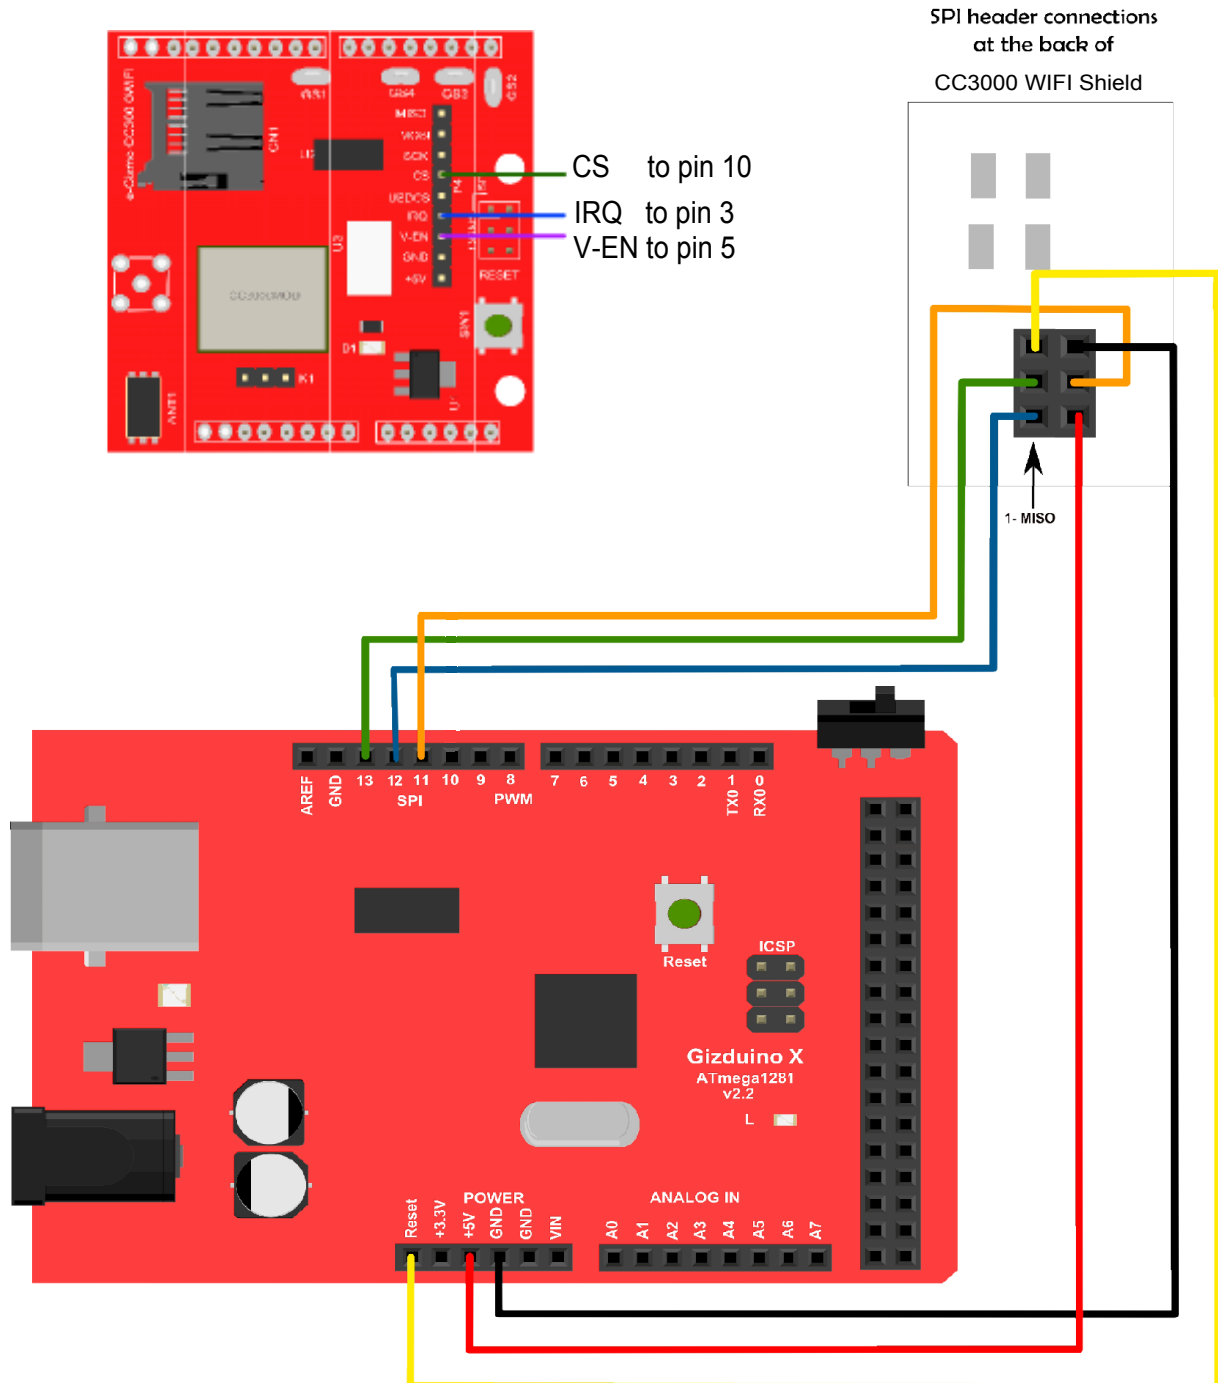

Manually Conections to GIZDUINO X

Sample Application for manually connection of e-Gizmo CC3000 WIFI Shield